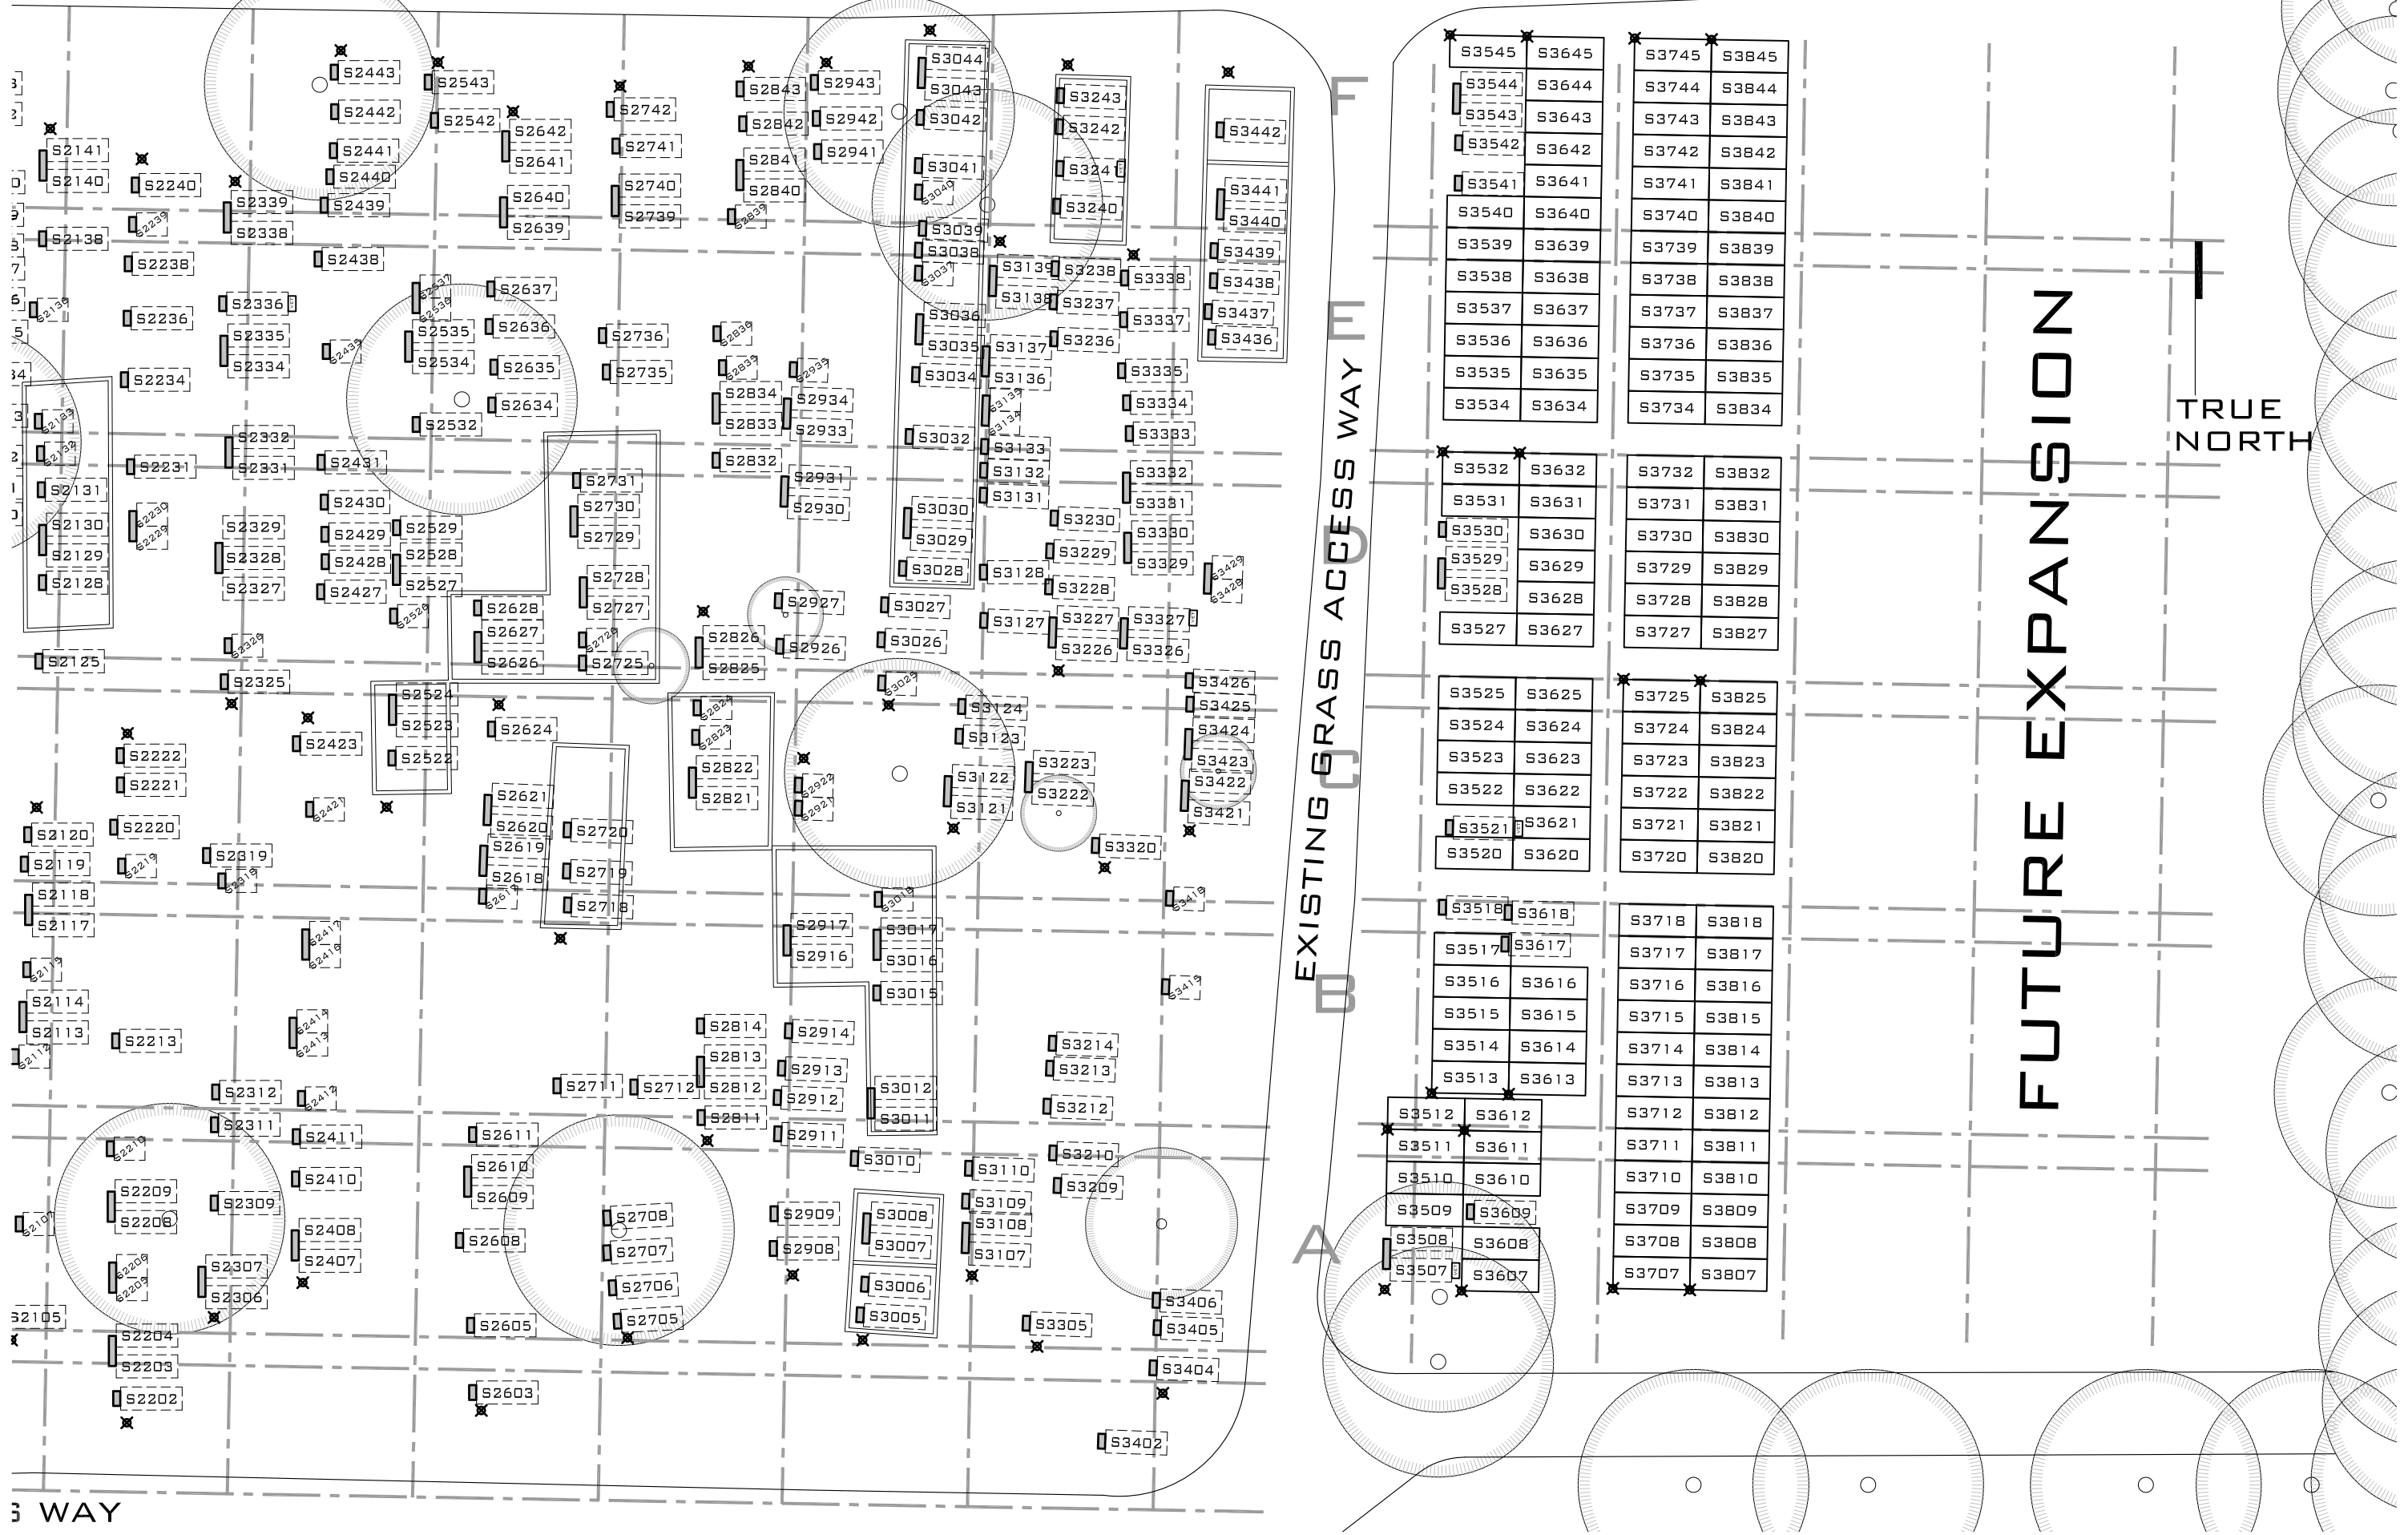

ROAD

3 WAY

STONEY POINT CEMETERY
 COLLIN COUNTY, TEXAS 2019.05.01

SECTION: ROWS 23 - 38
 SCALE: 1" = 20'-0"

MAP DRAWN BY TEXAS CEMETERY RESTORATION LLC